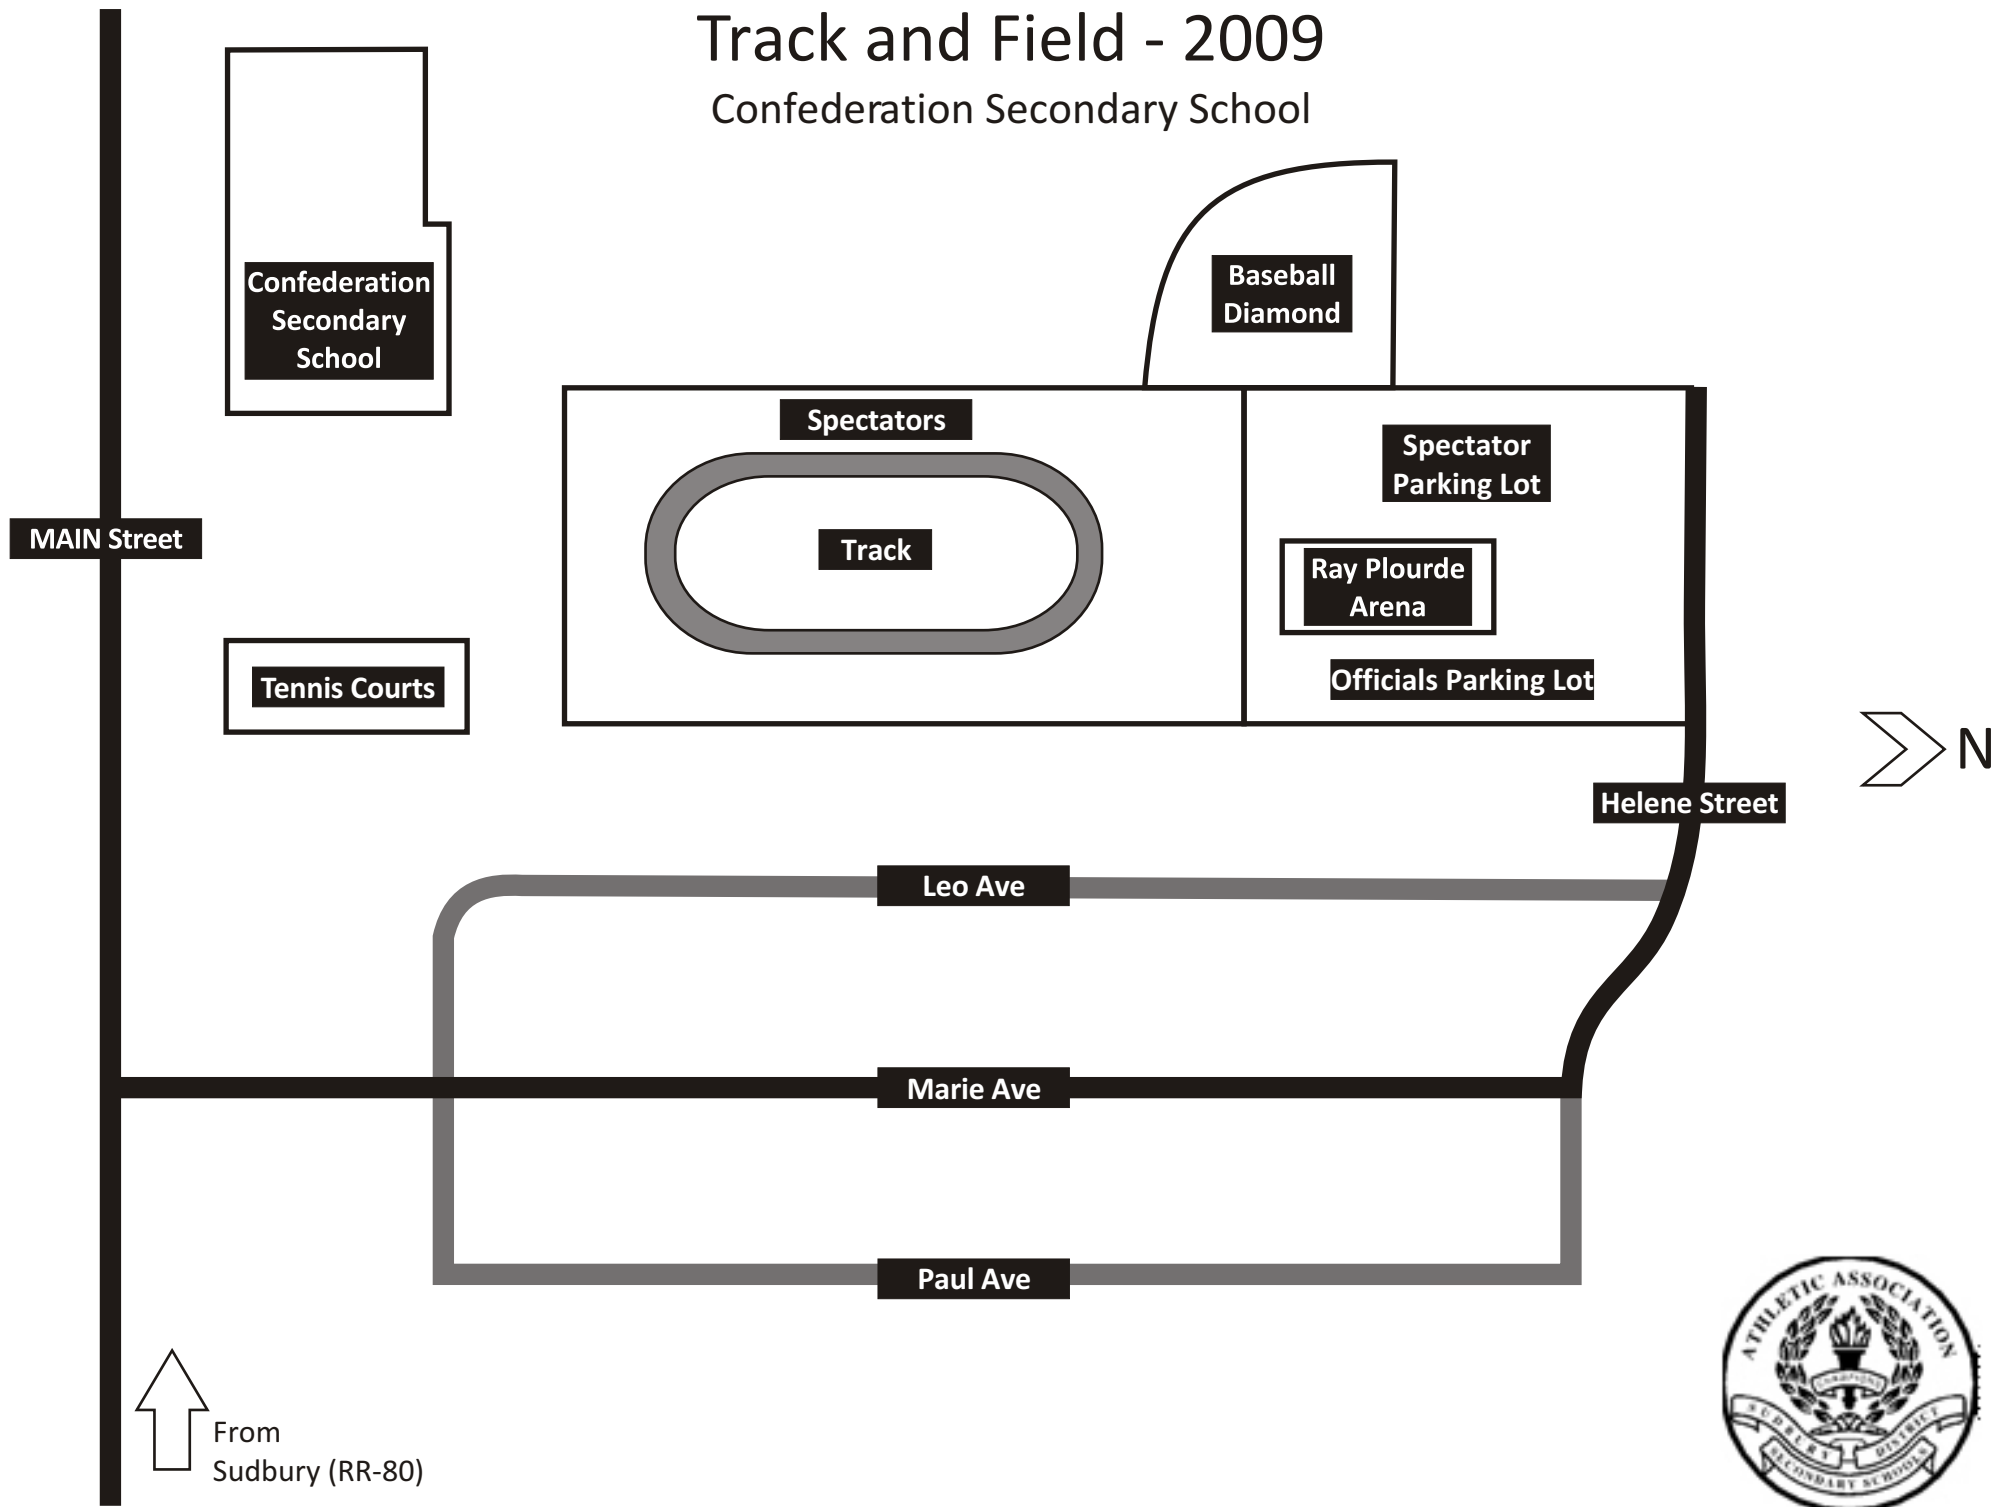

Track and Field - 2009

Confederation Secondary School

Confederation
Secondary
School

Baseball
Diamond

Spectators

Track

Spectator
Parking Lot

Ray Plourde
Arena

Officials Parking Lot

MAIN Street

Tennis Courts

Helene Street

Leo Ave

Marie Ave

Paul Ave