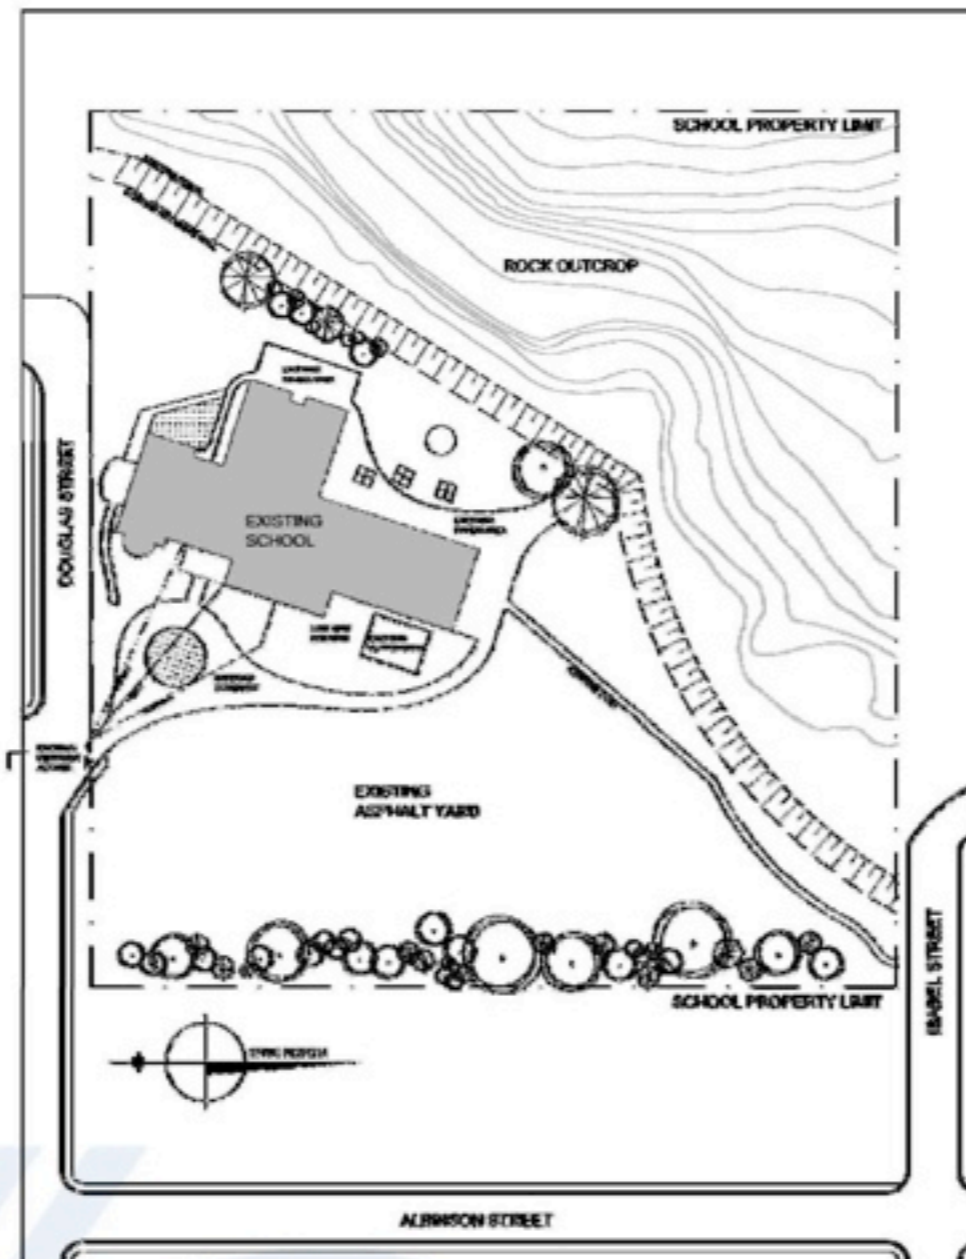

# Princess Anne Public School

500 Douglas Street West, Sudbury

- originally built in 1950
- approximately 20,180 sf on one-storey
- property is approximately 7.5 acres

# Existing Site Plan

# Proposed Site Plan