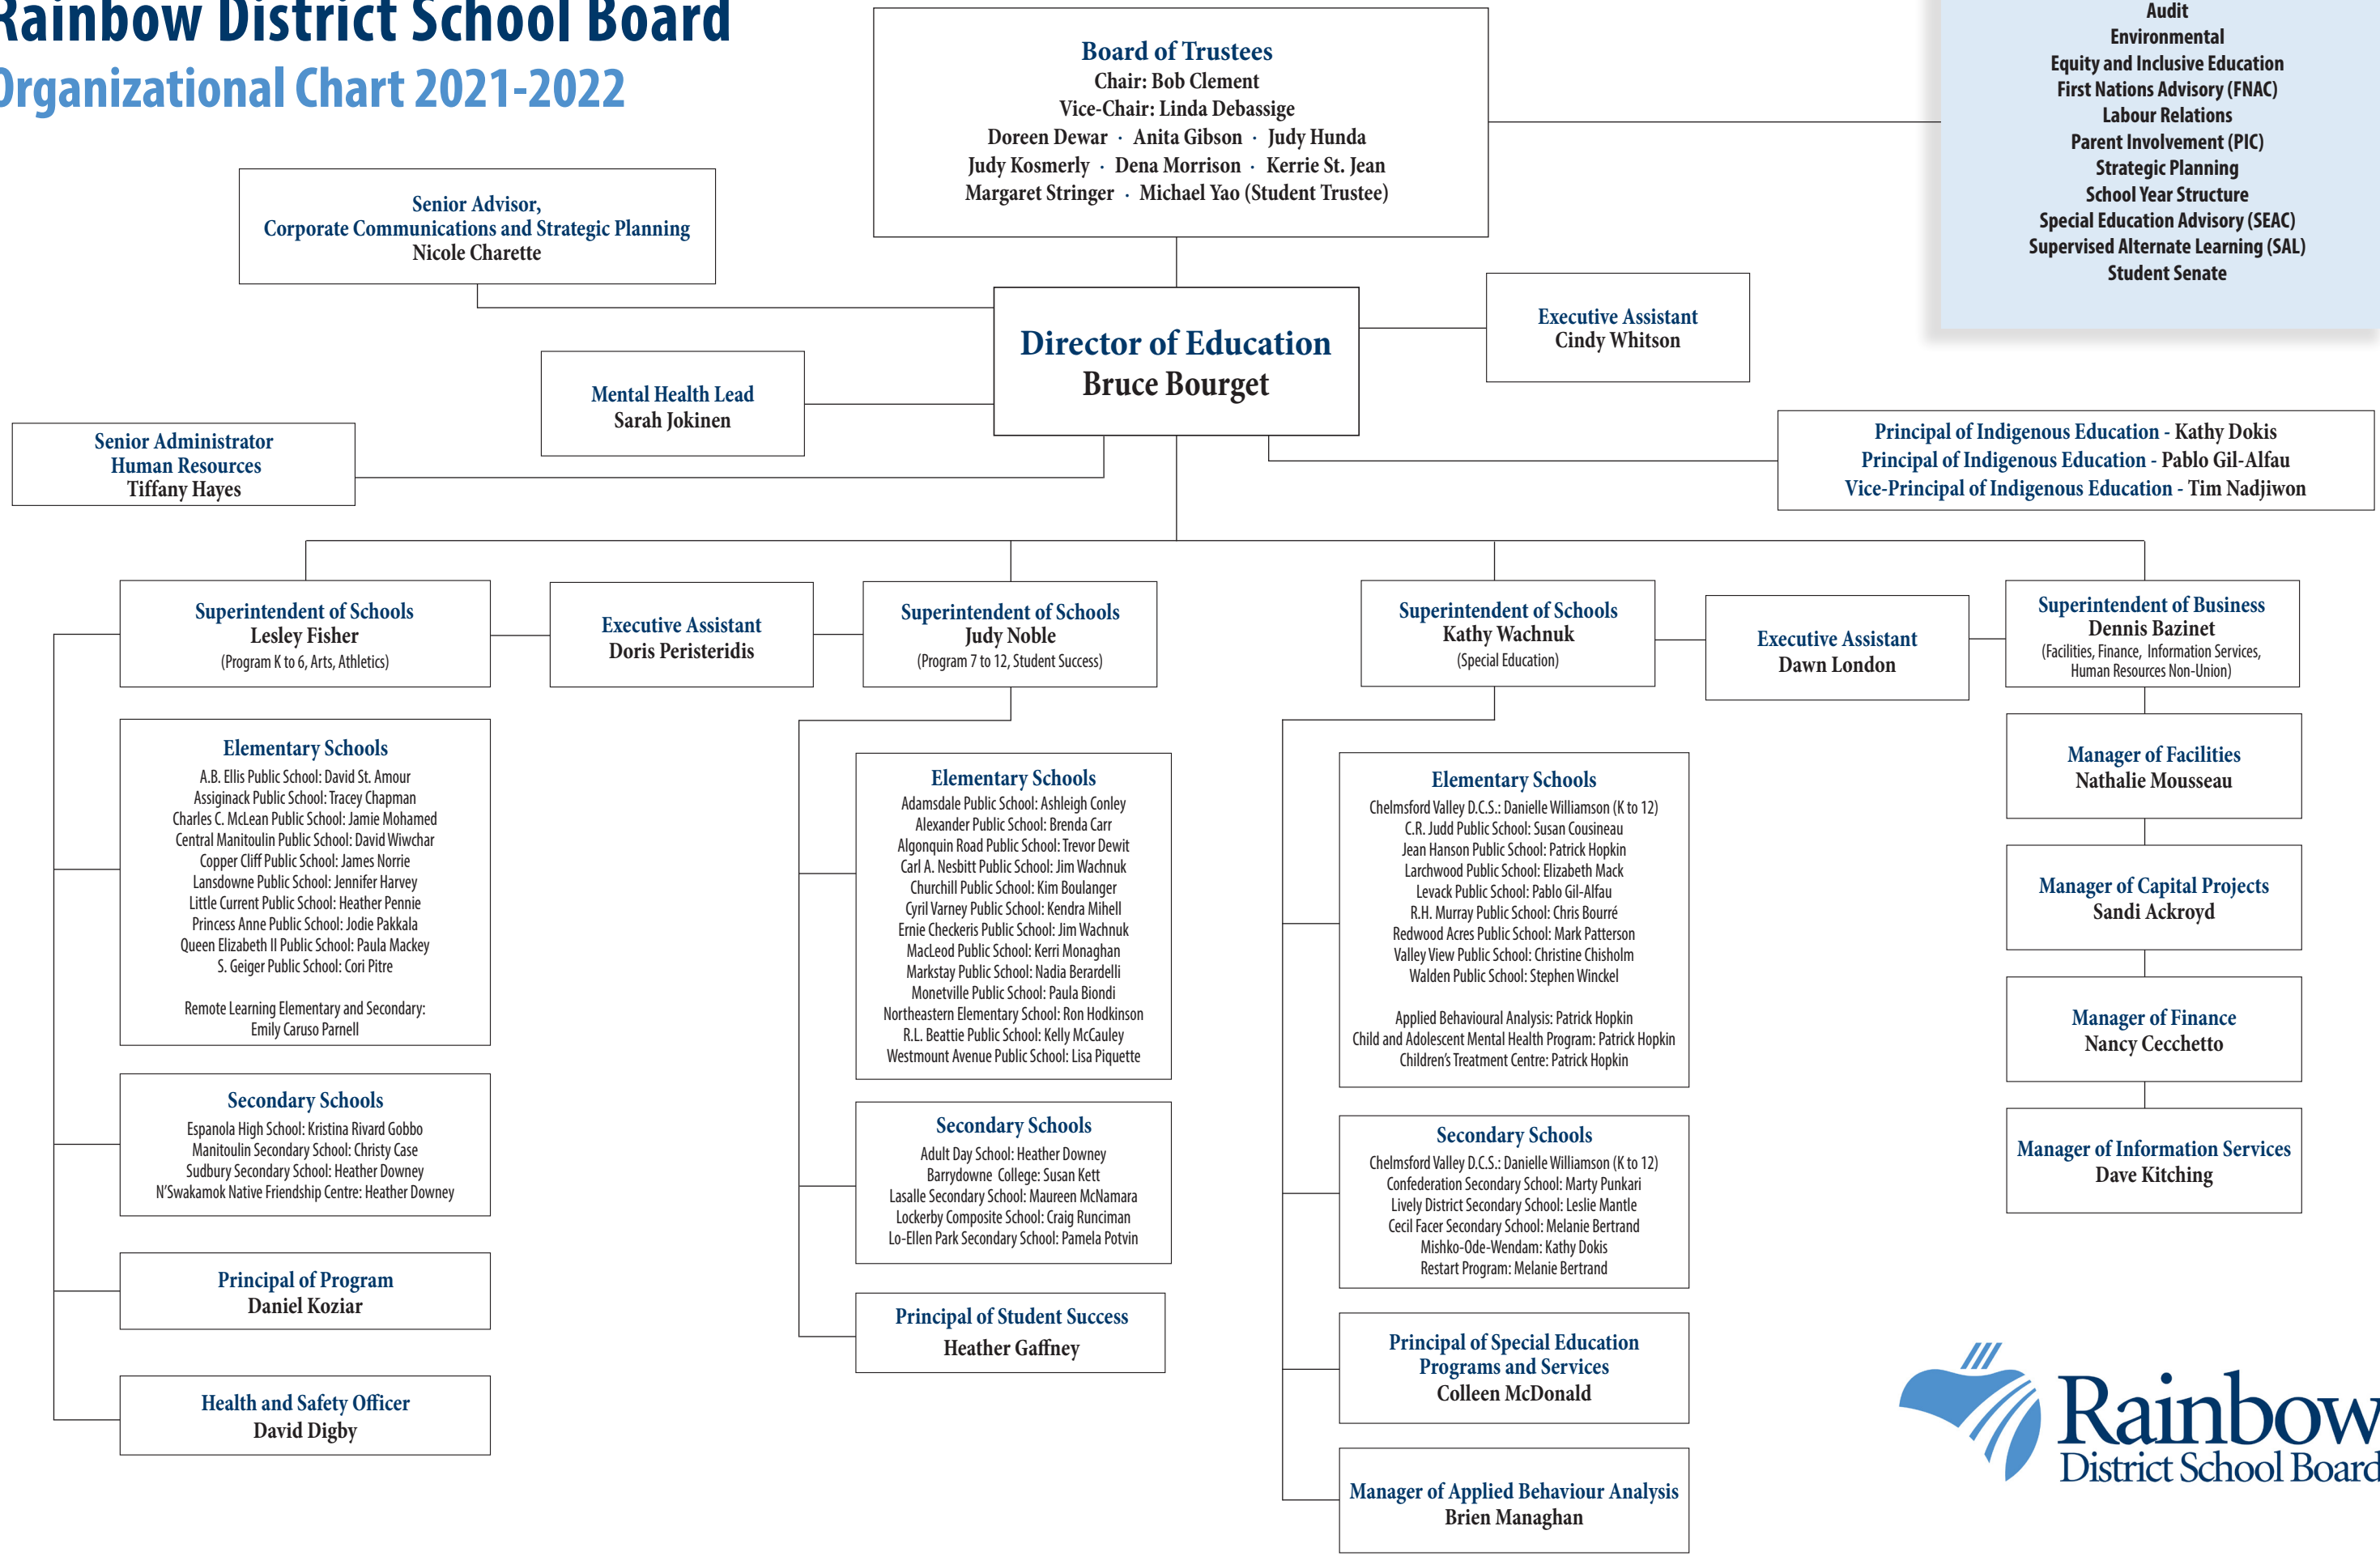

# Rainbow District School Board Organizational Chart 2021-2022

- Board Committees**
- Accessibility Planning
  - Audit
  - Environmental
  - Equity and Inclusive Education
  - First Nations Advisory (FNAC)
  - Labour Relations
  - Parent Involvement (PIC)
  - Strategic Planning
  - School Year Structure
  - Special Education Advisory (SEAC)
  - Supervised Alternate Learning (SAL)
  - Student Senate